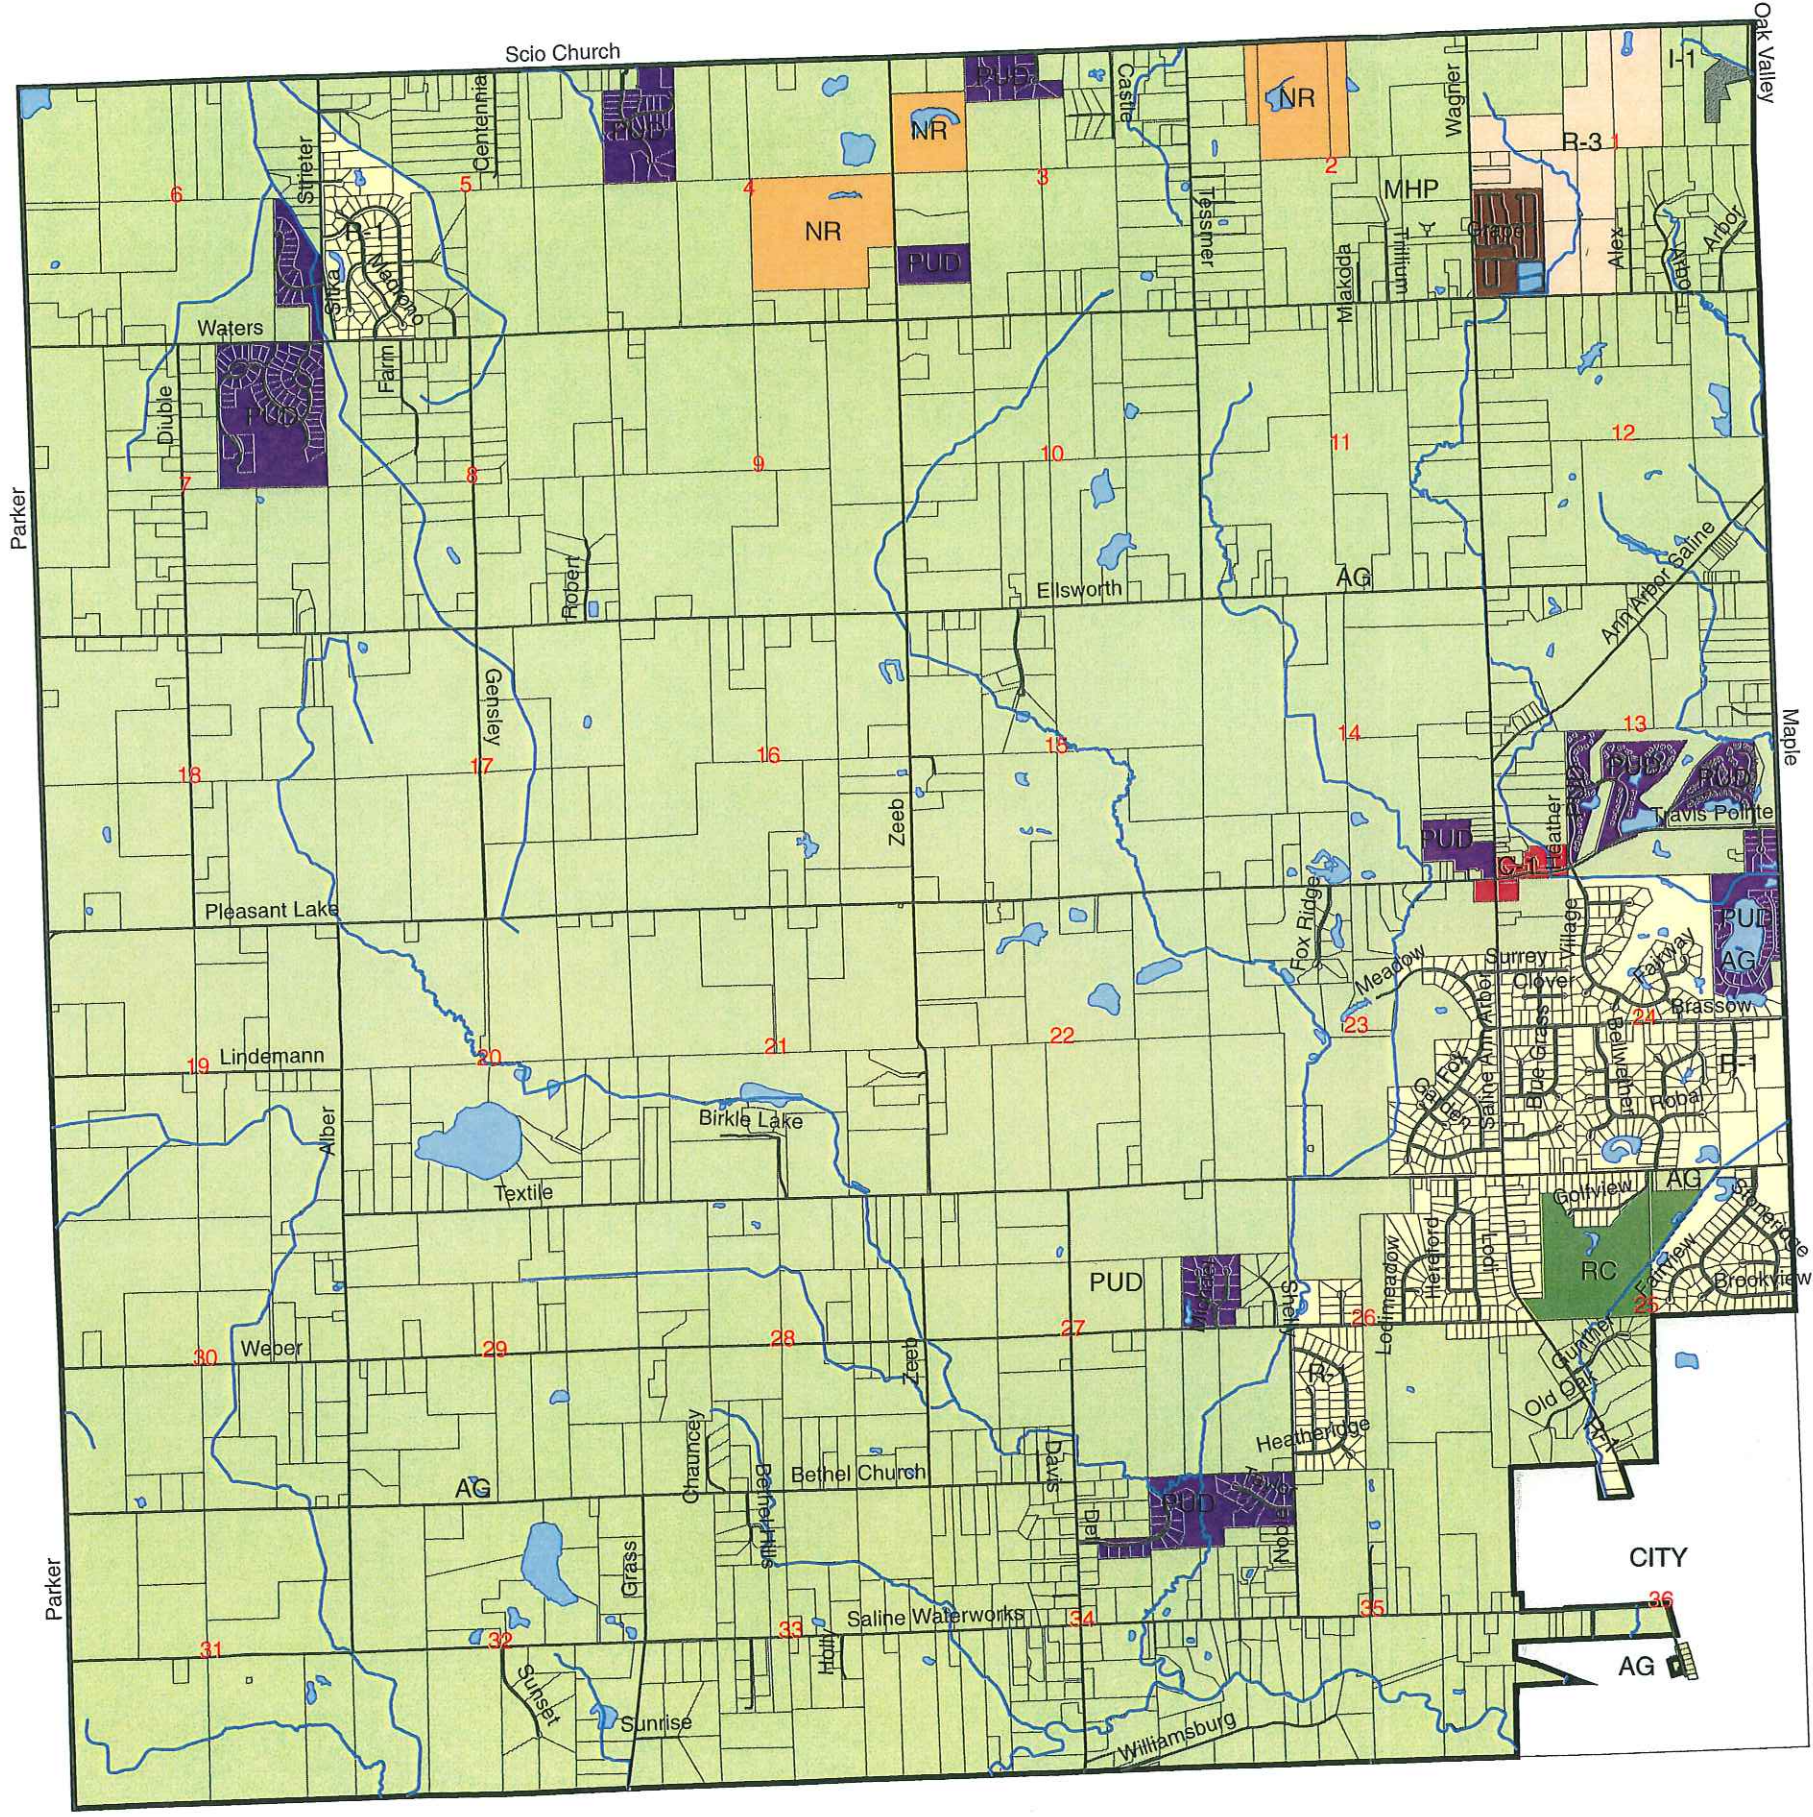

Lodi Township Zoning Map

Legend

- Agriculture
- Low Density Multiple-Family Residential
- Single-Family Rural Non-farm
- Mobile Home Park
- Planned Unit Development
- Limited Industrial
- Local Commercial
- City
- Resource Conservation
- Natural Resource

1 inch equals 3,500 feet

Last Updated: March 2007

Map prepared by Washtenaw County GIS – No reproduction of this print shall be made without authorization of Washtenaw County.

The map shown here is for illustrative purposes only, and is not suitable for site-specific decision making. The data depicted is compiled from a variety of sources and at a variety of scales, thus the information is provided with the understanding that the conclusions drawn from the data are solely the responsibility of the user. Any assumption of legal status is hereby disclaimed.